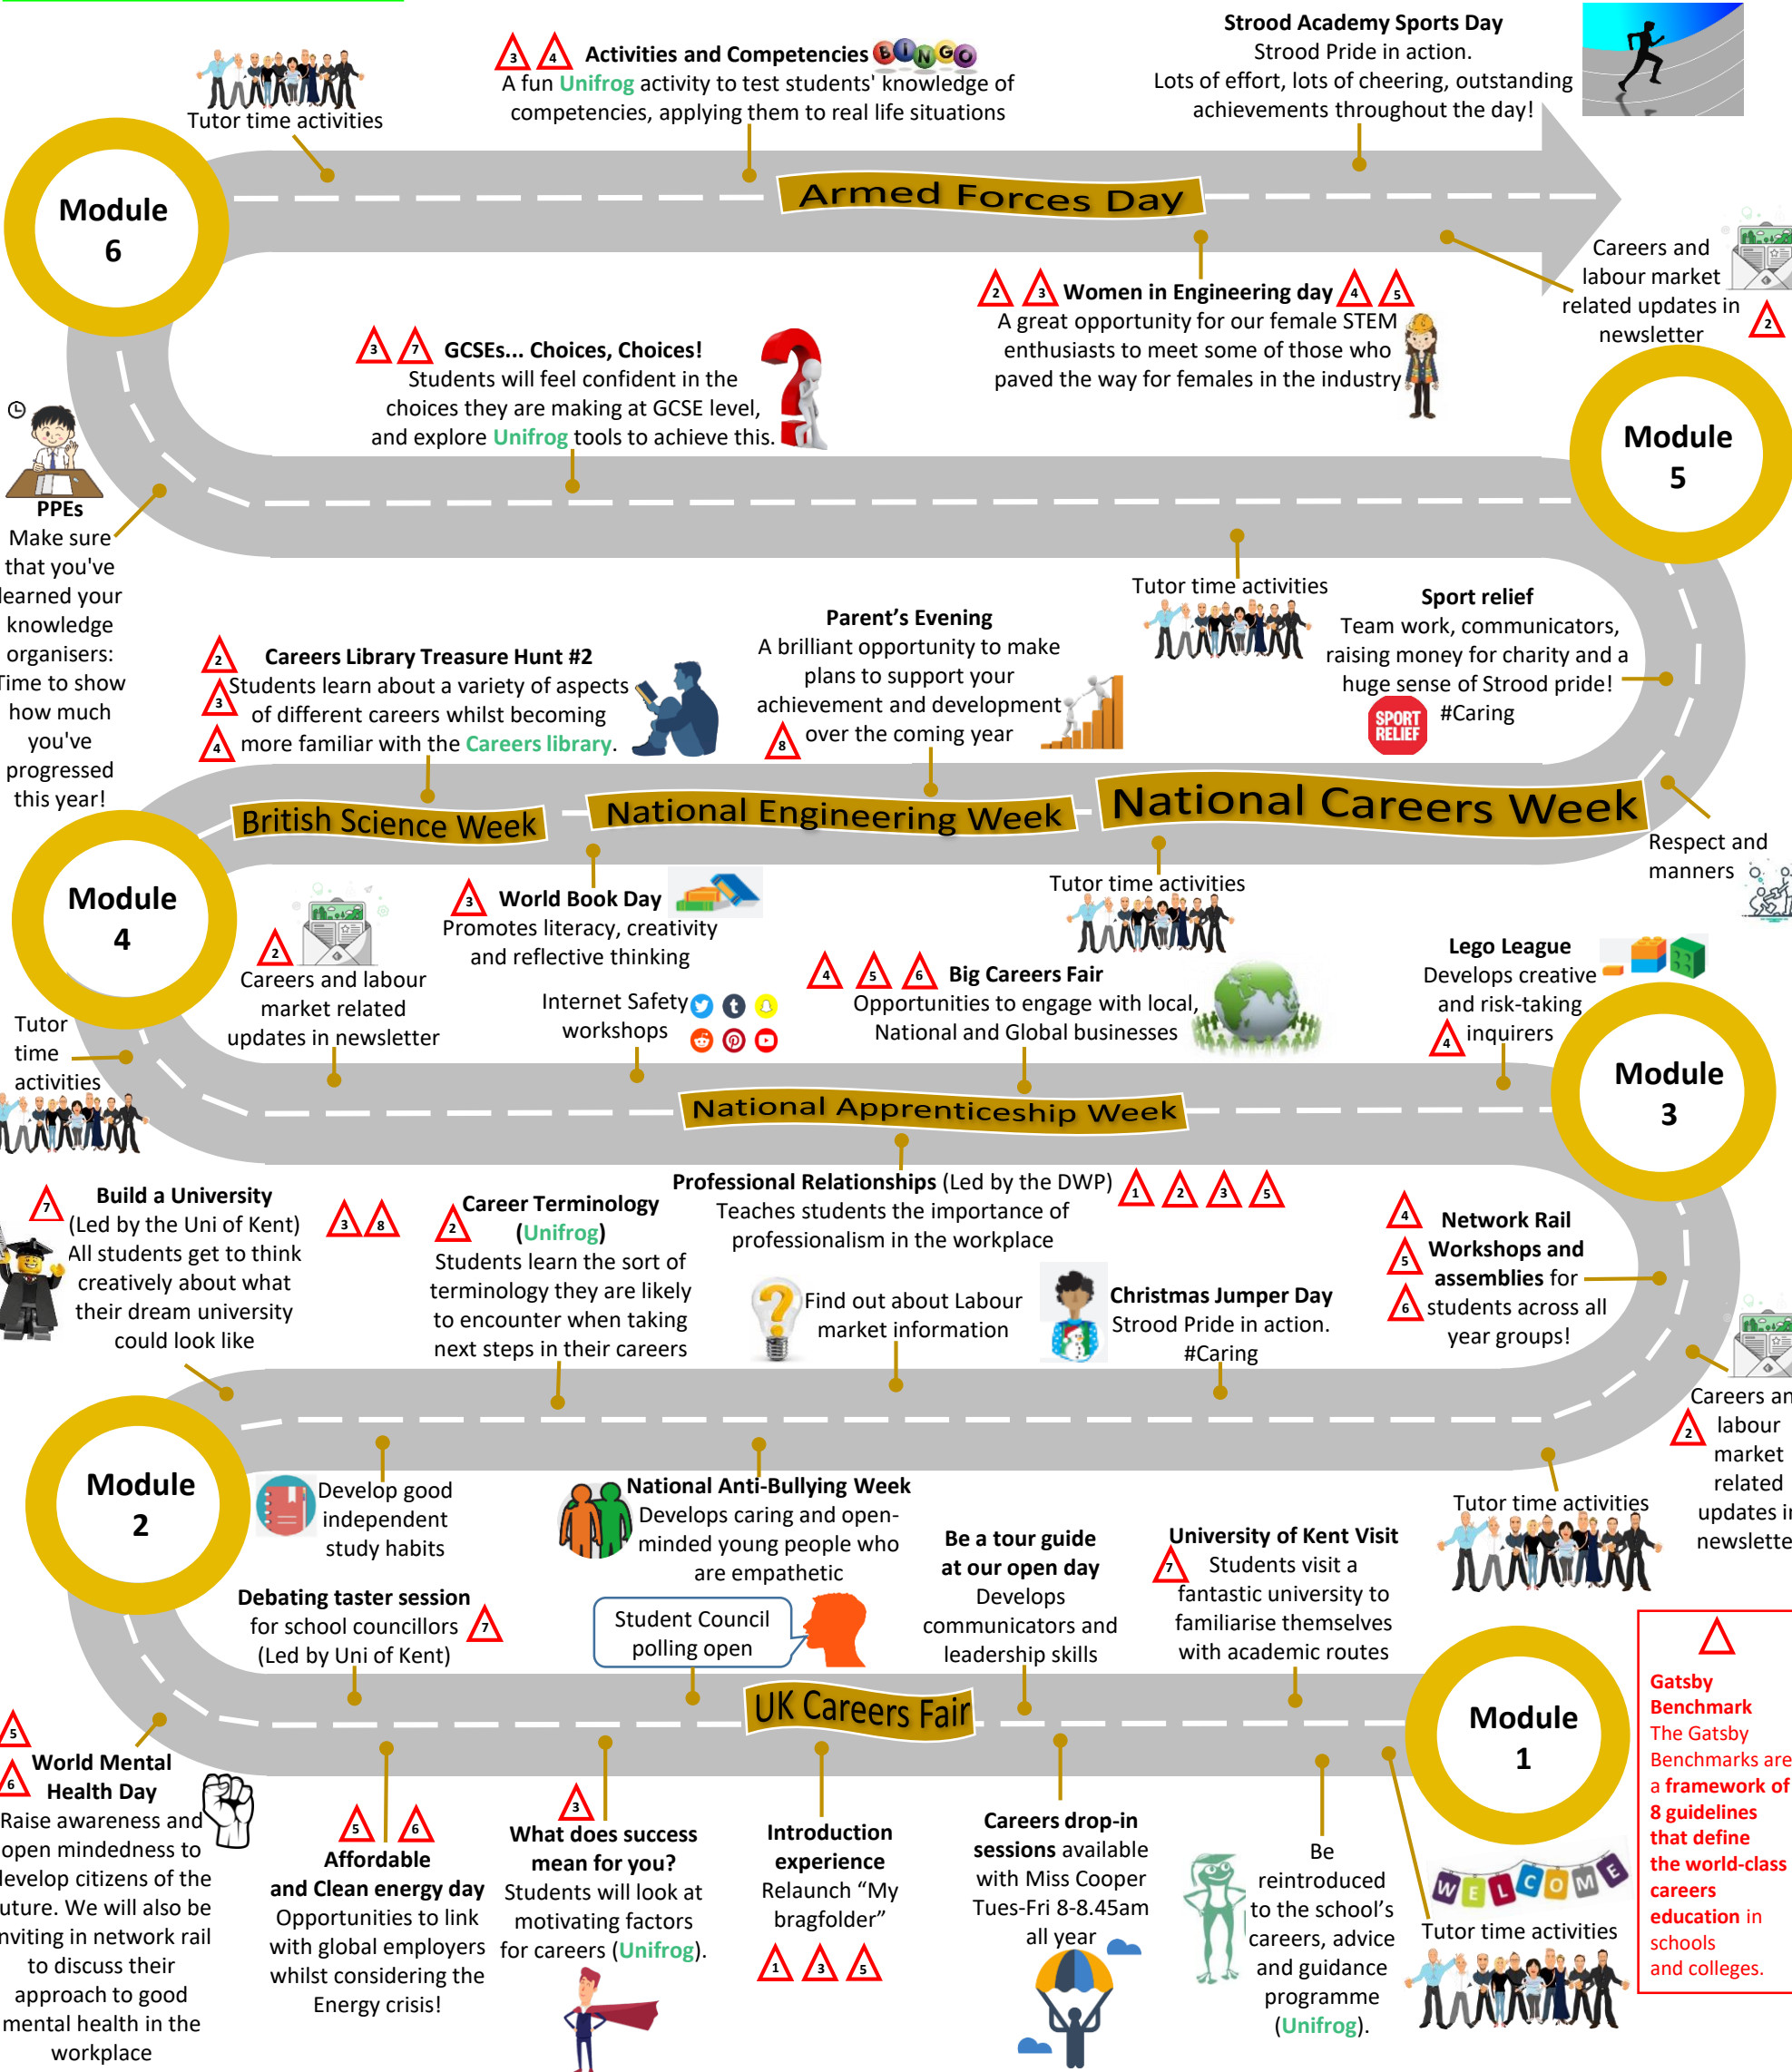

Careers Team: Donna Cooper, Rob Harvey, Samira Nasim, Heidi Beard

email: donna.cooper@stroodacademy.org

CAREERS ROADMAP

Year 8

Module 6

Module 5

Module 4

Module 3

Module 2

Module 1

Gatsby Benchmark
The Gatsby Benchmarks are a framework of 8 guidelines that define the world-class careers education in schools and colleges.