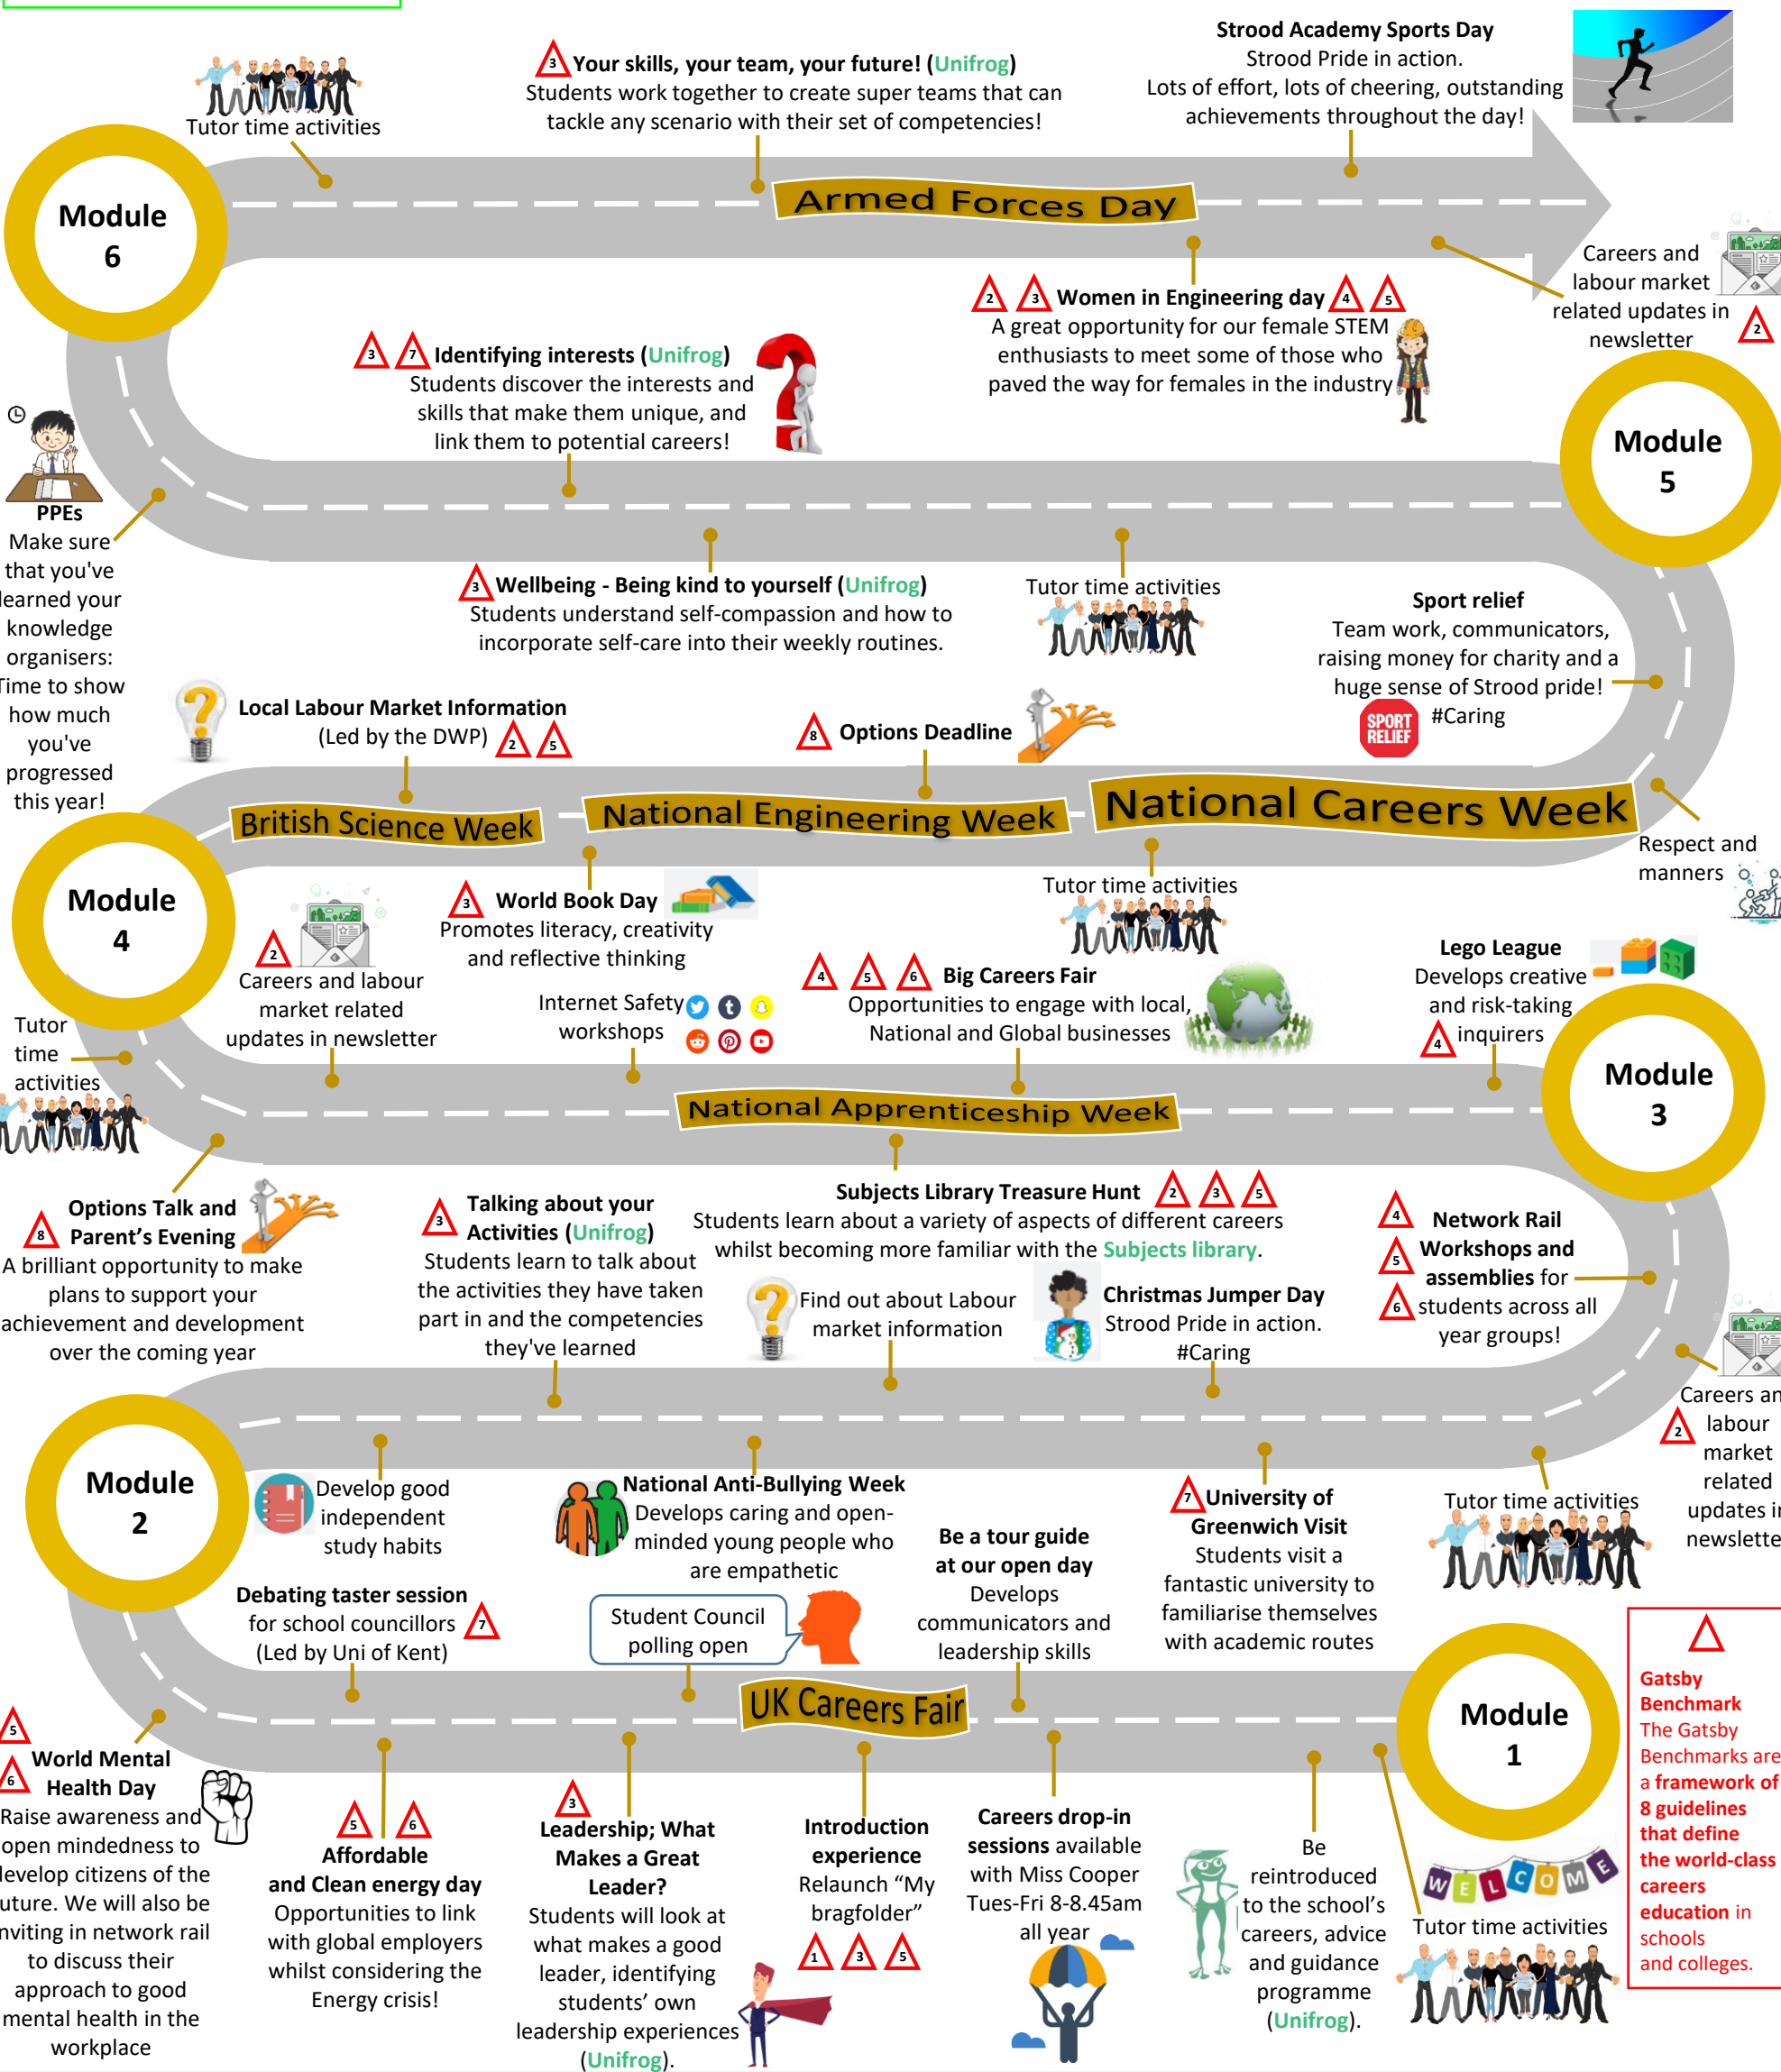

Careers Team: Donna Cooper, Rob Harvey, Samira Nasim, Heidi Beard

email: donna.cooper@stroodacademy.org

CAREERS ROADMAP

Year 9

Gatsby Benchmark
The Gatsby Benchmarks are a framework of 8 guidelines that define the world-class careers education in schools and colleges.